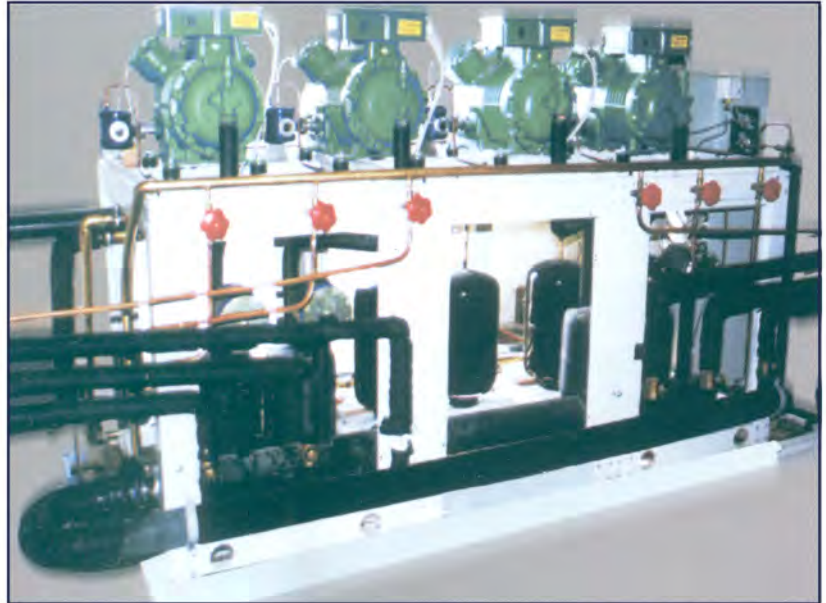

Entrepôts Frigorifiques

Bizerte

Entrepôt SOFIG, Entrepôt Ben Abderazek
Entrepôt Sofien Elmi, Entrepôt Toukebri Lamin

Ras Djebel

Entrepôt Youssef sacesli, Entrepôt Salah Mzeh

Menzel Bourguiba

Entrepôt Hathat

Ghzala

Entrepôt Med Food

Tunis

Entrepôt TRANSPULP Ben Arous, Entrepôt Fendri Mongia
Entrepôt Ali Ben Mansour Al Battan, Entrepôt Sté GTI Radès
Société La Paix , Société Dufrey

Kelibia

Entrepôt Mohamed Ben Rjeb (Ideal Froid)

Sousse

Entrepôt Abdessatar Ben Ali, Entrepôt Mourad Ben Ali
Entrepôt FRIGOLINE, Entrepôt COFAGROS

Seliana

Entrepôt Sté BOUZA Seliana

Sbitla

Entrepôt Kahlaoul

Sidi Bouzid

Entrepôt SOTRAPAL

Nafta

Entrepôt Slim Ahmed, Entrepôt Khthiri

Tripoli (libye)

Entrepôt Abdelkader Bouhour, Entrepôt Ali karnous

Hôtels

Hôtel New Al Mehari- libye
Hôtel Youm Youm - Maroc
Hôtel El Berbere - Maroc
Club Marmara -Maroc
karthago le Palace -Gammarth
Hôtel Abou Nawes -Tabarka
Hôtel El Mouradi- Hammamet
Hôtel El Menzah - Hammamet
Hôtel Savana - Hammamet
Hôtel Solaria - Hammamet
Hôtel Sultan- Hammamet
Hôtel Cap Mahdia - Mahdia
Hôtel El Mouradi- Mahdia
Hôtel El Borj - Mahdia
Hôtel El Mansour- Mahdia
Hôtel Occidental- Monastir
Hôtel Djerba Menzel- Djerba
Hôtel Elios -Djerba
Hôtel Djerba Beach- Djerba
Hôtel Ras Marmour- Zarzis
Hôtel Zita - Zarzis
Hôtel Tamaghza -Tamaghza